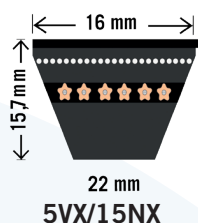

1.1.6 HIGH PERFORMANCE POWERPLUS EPDM MOULDED COGGED RAW EDGE NARROW V-BELTS

Standard Belt Range