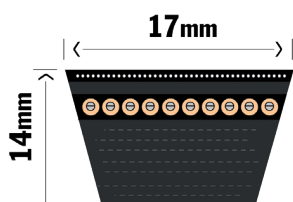

1.1.6 HIGH PERFORMANCE POWERPLUS EPDM MOULDED COGGED RAW EDGE NARROW V-BELTS

XPB

Standard Belt Range